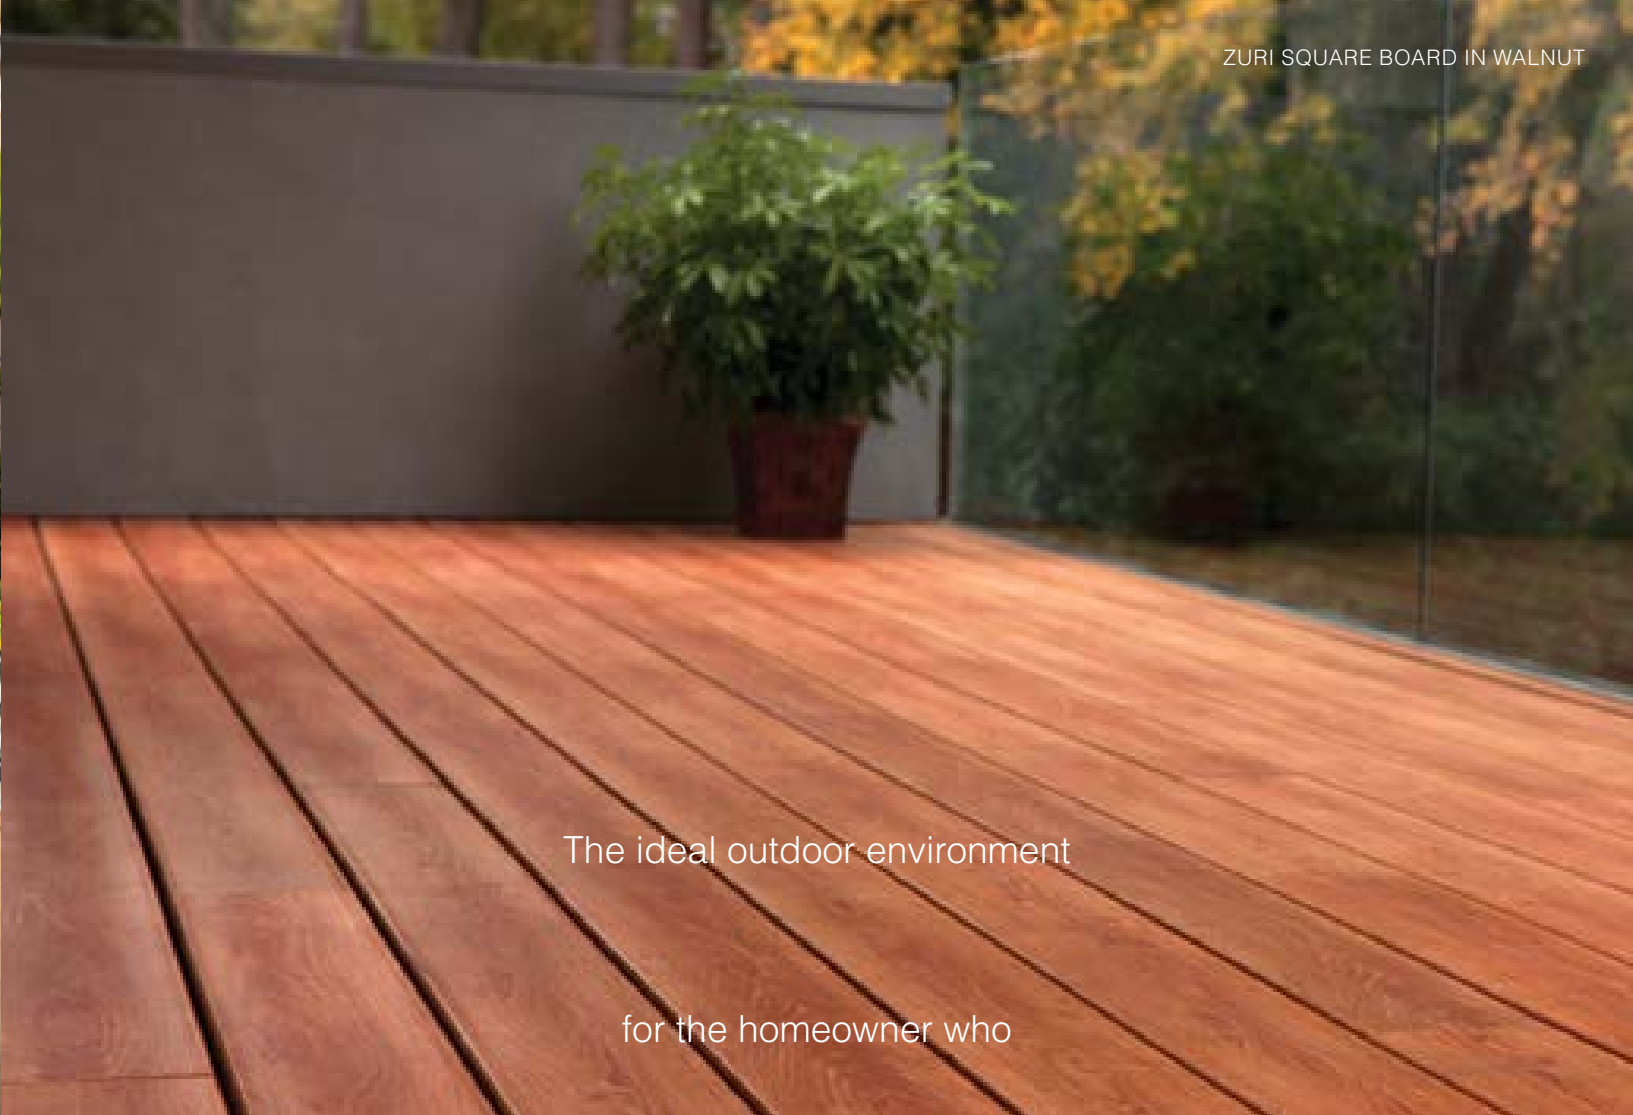

WALNUT

CHESTNUT

PECAN

BRAZILIA

WEATHERED GRAY

Boards available in 5/4" nominal x 5-1/2" wide, 12', 16' and 20' lengths.

ZURI GROOVED BOARD IN WEATHERED GRAY

The ideal outdoor environment